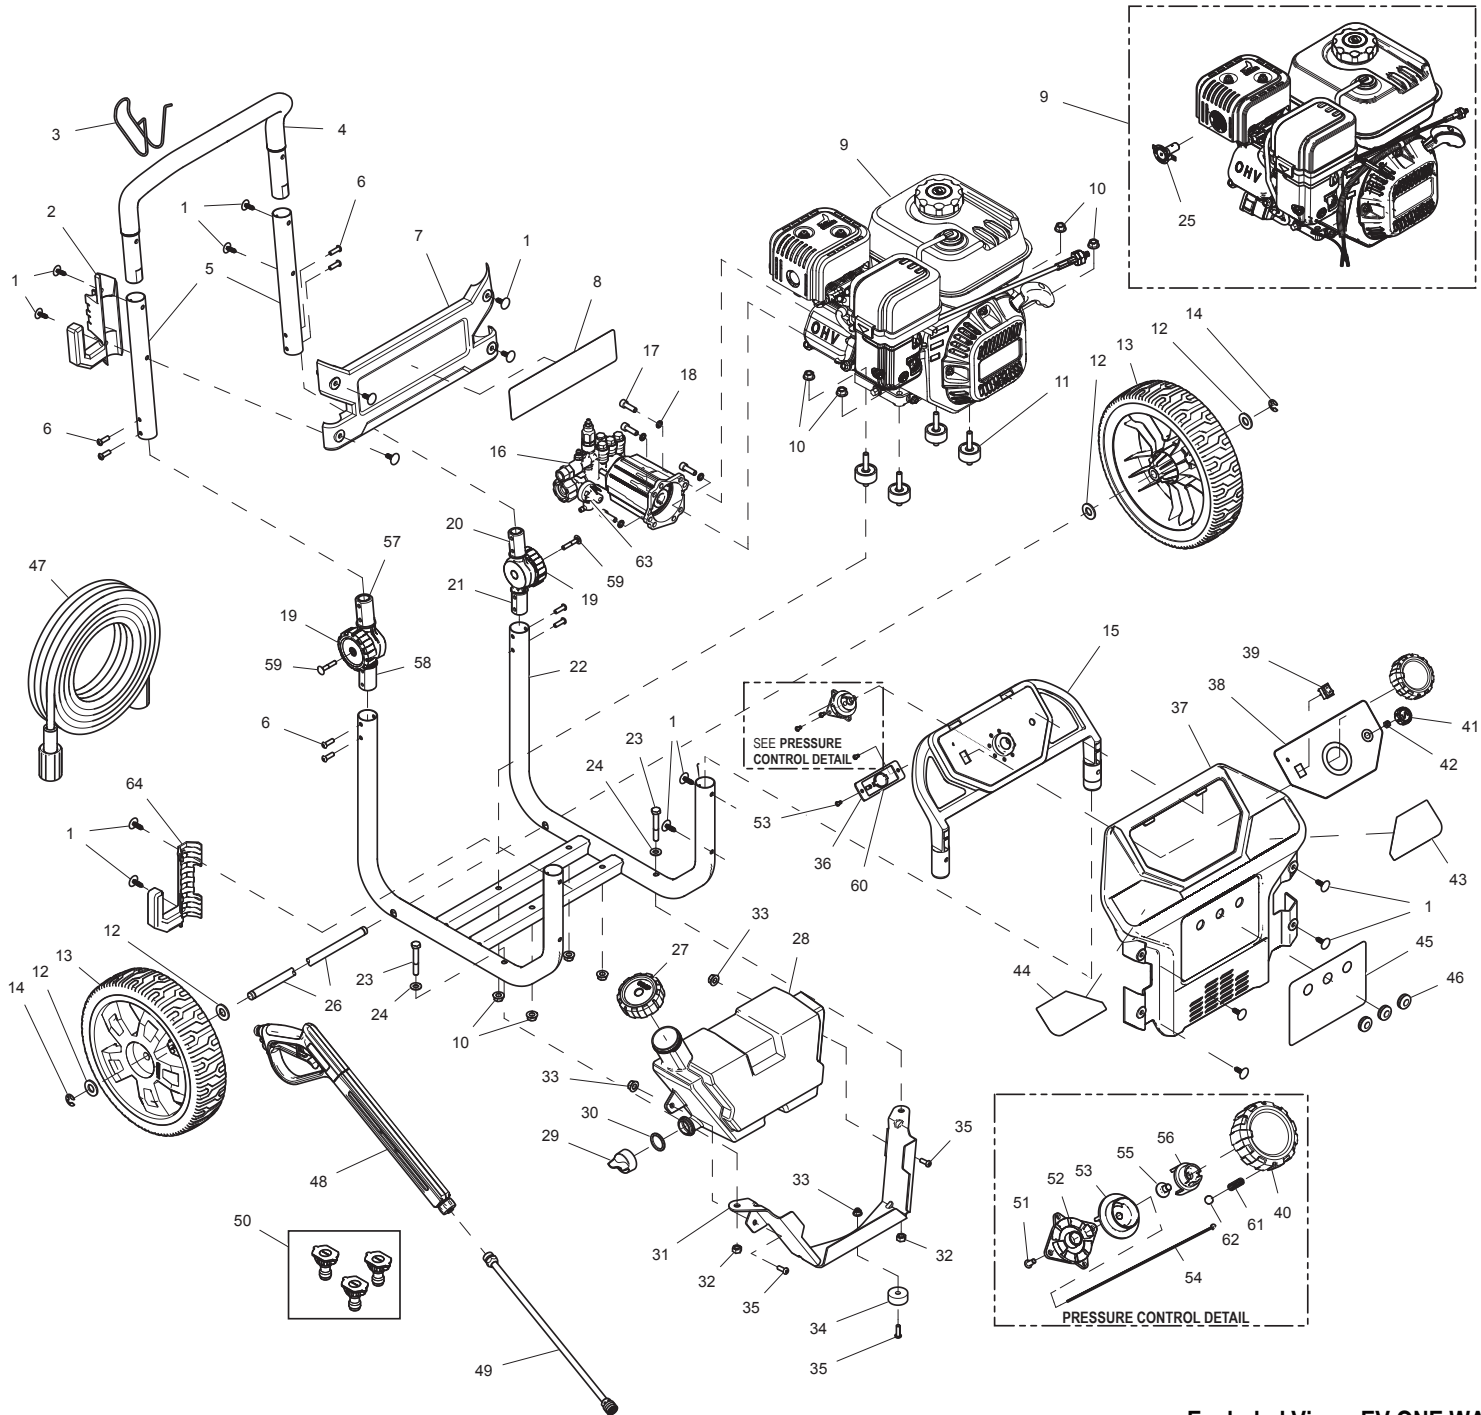

# GROUP EV

ITEM	PART	QTY.	DESCRIPTION	ITEM	PART	QTY.	DESCRIPTION
1	0K0435	16	FASTNER, RIBBED SHANK CHRSTM TR	35	0J5086	1	SCREW BHSC M6-1.0 X 20 ZP
2	0K0044	1	CAP W/GUN-WAND	36	0K0251	3	ASSY PCB PRESS WASH SENSOR
3	0J3052	1	HOOK-HOSE	37	0K0045	1	BILLBOARD-LOWER
4	0K0042	1	HANDLE	38	0K0877	1	DECAL BILLBOARD LWR CNTRL (3000)
5	0J9729	2	TUBE-HANDLE		0K0877A	1	DECAL BILLBOARD LWR CNTRL (3100)
6	0J1545	8	SCREW BHSP M6 X 19MM	39	0K0442	1	SWITCH, ON-OFF
7	0K0041	1	BILLBOARD-UPPER	40	0K0138	1	KNOB CONTROL
8	0K0444	1	DECAL HANDLE (3000)	41	0K0781	1	CAP CHOKE CABLE
	0K0444A	1	DECAL HANDLE (3100)	42	0K1744	1	NUT HEX M10X1.0X6
9	0K1046	1	ENGINE ASSY (3000 & 3100)	43	0K0445	1	DECAL QUICK SET UP
	0K1047	1	ENGINE ASSY CARB (3000 & 3100)	44	0K0054	1	DECAL INSTRUCTIONS PW
10	067989	8	NUT HEX FL WHIZ M8-1.25	45	0K0053	1	DECAL NOZZLES BILLBOARD
11	021217	4	VIB MNT 16 X 35 X M8-1.25	46	0J3079	1	GROMMET-NOZZLE
12	022304	4	WASHER FLAT 1/2 ZINC	47	0K0921A	1	HOSE 30 FT X 1/4" W/M22 CONN
13	0K0256A	2	WHEEL 11" X 2.5" X 0.5"	48	0K0543	3	GUN ASSEMBLY - W/RIBS AND M22 CONN
14	0K0982	2	RING SNAP 1/2 TYPE E	49	0J9640	1	LANCE ASSY - 20" LONG
15	0K0046	1	BILLBOARD-LOWER CONTROL	50	0H9617G	1	KIT-NOZZLE
16	0J9375	1	PUMP-ONE WASH	51	0K0899	1	SCREW BHSP M4 X 10MM
17	0J3315	4	SCREW SHC M8-1.25 X 25 C8.8	52	0K0139	1	PLATE-STEPPED CONTROL
18	092479	4	WASHER LOCK M8 RIBBED	53	0K0140	2	ROTOR-STEPPED CONTROL
19	0J9741	2	CAP-KNOB, HANDLE	54	0K0438A	1	BOWDEN CABLE
20	0J9646	1	HINGE PLATE HANDLE	55	0K0573	1	SCREW BFHSC M6-1.0 X 10 BLK ZP
21	0J9645	1	HINGE PLATE FRAME	56	0K0141	1	KNOB SYNCHRONIZER-CONTROL
22	0J9708	2	WELDMENT TUBE FRAME BLACK	57	0J9732	1	HINGE PLATE HANDLE
23	0J3317	2	SCREW HHC M8-1.25 X 55 PC8.8	58	0J9733	1	HINGE PLATE FRAME
24	022145	2	WASHER FLAT 5/16-M8 ZINC	59	0K1579	1	CHB M6-1.00 X 35MM LONG
25	0K1851	1	SPARK ARRESTER (CARB ENGINE ONLY)	60	0K0914	1	GASKET, PCB
26	0J9739	1	AXLE, 1/2" DIA	61	0K1109	2	SPRING, DETENT
27	0J9793	1	CAP-CHEMICAL FILL	62	0K1132	1	BALL, 7MM, STAINLESS
28	0K0257	1	TANK-CHEMICAL	63	0K0439	1	PRESSURE SWITCH
29	0J9794	1	CAP-DRAIN	64	0K1138	1	CAP-W/GUN
30	0K1964	1	GASKET, CAP DRAIN				
31	0K1814	1	BRACKET-MOUNTING FOOT, WELDED				
32	049820	2	NUT HEX LOCK M8-1.25 NY INS				
33	0D3700	3	NUT FLANGE M6-1.0 NYLOK				
34	0J2229	1	VIBRATION MOUNT 1-1/4" OD				